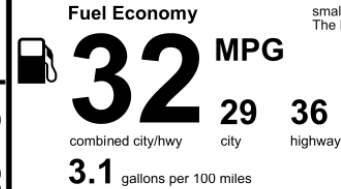

AUDIO & INFOTAINMENT

NissanConnect® Services powered by
SiriusXM®+
Apple CarPlay®+
Android Auto™+
SiriusXM®+
8" Color Touch-screen Display
Wi-Fi Hotspot+

EXTERIOR

19" Alloy Wheels
P235/55R19 All-season Tires
Temporary Spare Tire
LED Low & High Beam Headlights
LED Daytime Running Lights
LED Taillights
Dual Power Heated Outside Mirrors
Dark Armor™ Badging
Black Roof Rails

*See your Dealer for terms, conditions and limitations
++Optional Equipment Replaces Standard Where Applicable
+++Federal/State/Local laws may apply. Review before using

Manufacturer's Suggested Retail Base Price:	$33,340.00
Options Included by Manufacturer	
Splash Guards (Set of 4-Black)	260.00
Illuminated Kickplates	420.00
Premium Paint	450.00
Floor Mats, Cargo Area Protector, Seatback Protector, & First Aid Kit	465.00
Frameless Rearview Mirror w/ Universal Remote	445.00
DESTINATION CHARGES	1,545.00
Total*	$36,925.00

Warranty Booklet & owner publications available @ <https://www.nissanusa.com/owners/manuals-guides.html> or call 1-800-NISSAN-1

EPA DOT Fuel Economy and Environment

Gasoline Vehicle

small SUVs range from 14 to 138 MPG. The best vehicle rates 146 MPGe.

You save $750

in fuel costs over 5 years compared to the average new vehicle.

Annual fuel cost $1,550

Fuel Economy & Greenhouse Gas Rating (tailpipe only) **Smog Rating** (tailpipe only)