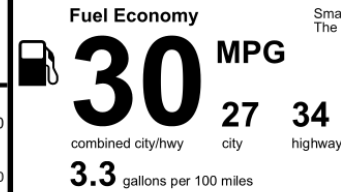

AUDIO & INFOTAINMENT

12.3" Color Touch-Screen Center Display
Audio System
NissanConnect®
Services powered by SiriusXM®+
Wireless Apple CarPlay®
Wireless Android Auto™
Siri® Eyes Free
Hands-Free Text Messaging Assistant
Wi-Fi Hotspot
Connected Garage Door Opener (myQ)

EXTERIOR

Manual Folding
Power Outside Mirrors w/ Integrated Turn Signal
Front and Rear Bumper w/ Black Fascia Accent
LED Low & High Beam Headlight
LED Daytime Running Lights
Roof Rails

+See your Dealer for terms, conditions and limitations

++Optional equipment replaces standard equipment where applicable

**State laws may apply. Review before using

Manufacturer's Suggested Retail Base Price: $28,160.00

Options Included by Manufacturer	
Cold Weather Package	300.00
Heated Front Seats	
Heated Mirrors	
Rear Floor Heater Ducts	
Splash Guards	255.00
Crossbars	365.00
2-tone + Premium Paint	800.00
Carpeted Floor Mats	205.00
19" Alloy Wheels	605.00

DESTINATION CHARGES 1,495.00

Total $32,185.00

Warranty Booklet & owner publications available @ <https://www.nissanusa.com/owners/manuals-guides.html> or call 1-800-NISSAN-1

EPA DOT Fuel Economy and Environment

Gasoline Vehicle

Small SUVs range from 14 to 125 MPG. The best vehicle rates 146 MPGe.

You Save $250
in fuel costs over 5 years compared to the average new vehicle.

Annual fuel cost $1,650

Fuel Economy & Greenhouse Gas Rating (tailpipe only) Smog Rating (tailpipe only)